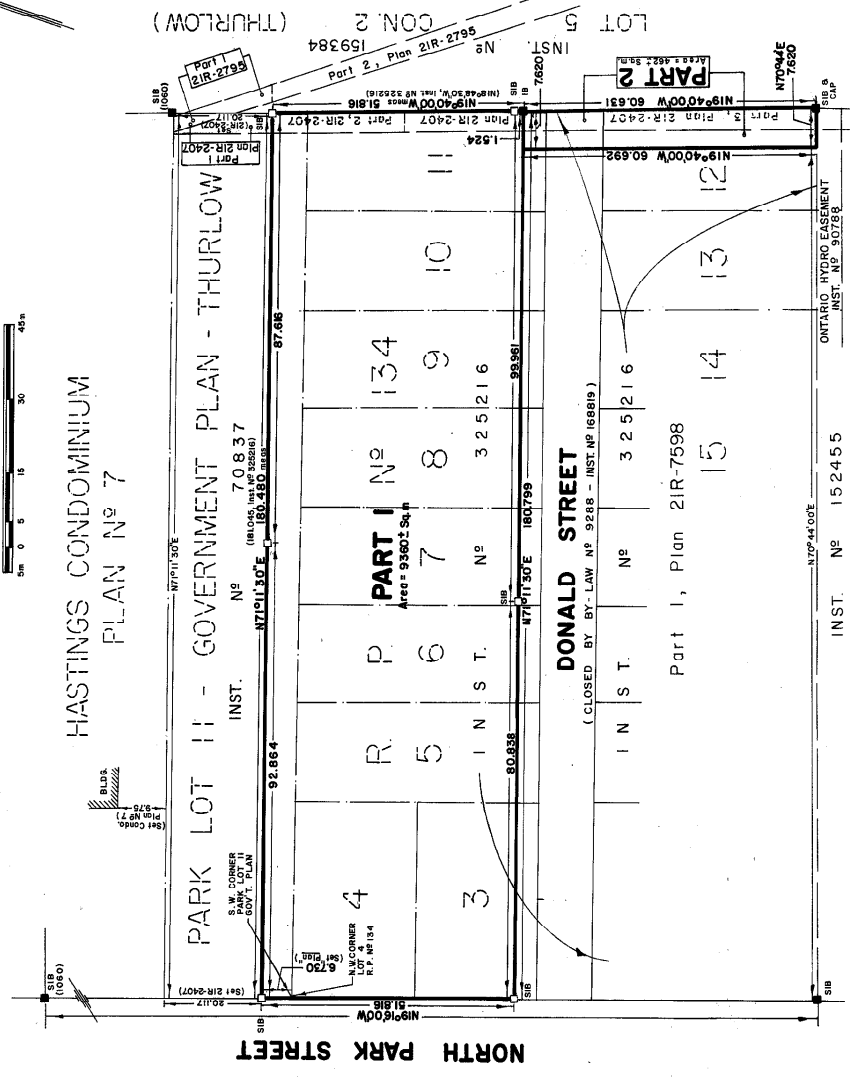

21R7790

21R-7790

METRIC
DISTANCES SHOWN ON THIS PLAN ARE
IN METRES AND CAN BE CONVERTED
TO FEET BY DIVIDING BY 0.3048.

PLAN OF SURVEY OF
**PART OF PARK LOT 11
GOVERNMENT PLAN (THURLOW)
AND LOT 4 AND PART OF LOTS 3,5,6,7,8,
9,10,11 AND 12 AND PART OF DONALD STREET
REGISTERED PLAN N° 134**
CITY OF BELLEVILLE
COUNTY OF HASTINGS
SCALE 1 : 750 DARRELL L. HUME O.L.S. 1984.

CAUTION
THIS PLAN IS NOT A PLAN OF SUBDIVISION
WITHIN THE MEANING OF THE PLANNING ACT.

PLAN 21R-7790
RECEIVED AND DEPOSITED
DATE Nov 6 1984

Darrell L. Hume
DEPUTY LAND REGISTRAR FOR
THE REGISTRY DIVISION OF
HASTINGS. (N° 21)

I REQUIRE THIS PLAN TO BE DEPOSITED
UNDER THE REGISTRY ACT.
DATE: ... OCTOBER 23, 1984
Darrell L. Hume
DARRELL L. HUME O.L.S.

NOTE
Bearings are astronomic and are derived from the south
limit of Hastings Condominium Plan N° 7 shown as N71°13'0"E.
"Plan" denotes a Plan of Survey by S.W. Allan, O.L.S.
dated November 9th 1971 and attached to inst. N° 72381.

1. **LEGEND**
2. - Denotes Survey Monument Planted
   - - Survey Monument Found
   - INST. N^o - Instrument Number
   - R.P. - Registered Plan
   - Con. - Concession
   - Condo. - Condominium
   - meas. - Measured
   - Wit. - Witness

SURVEYOR'S CERTIFICATE

I CERTIFY THAT:
1. This survey and plan are correct and in accordance with
THE SURVEY ACT and THE REGISTRY ACT and the
regulations made thereunder.
2. The survey was completed on the 25th day of October 1984.

Darrell L. Hume
October 25, 1984, Darrell L. Hume
Ontario Land Surveyor

HUME and PICKARD LTD.
Ontario Land Surveyors
248 Church St., Belleville (613) 566-4343
195 Main St., Picton (613) 476-2213

DRAWN BY: J.H. Chan PARTY CHIEF: M. McConell