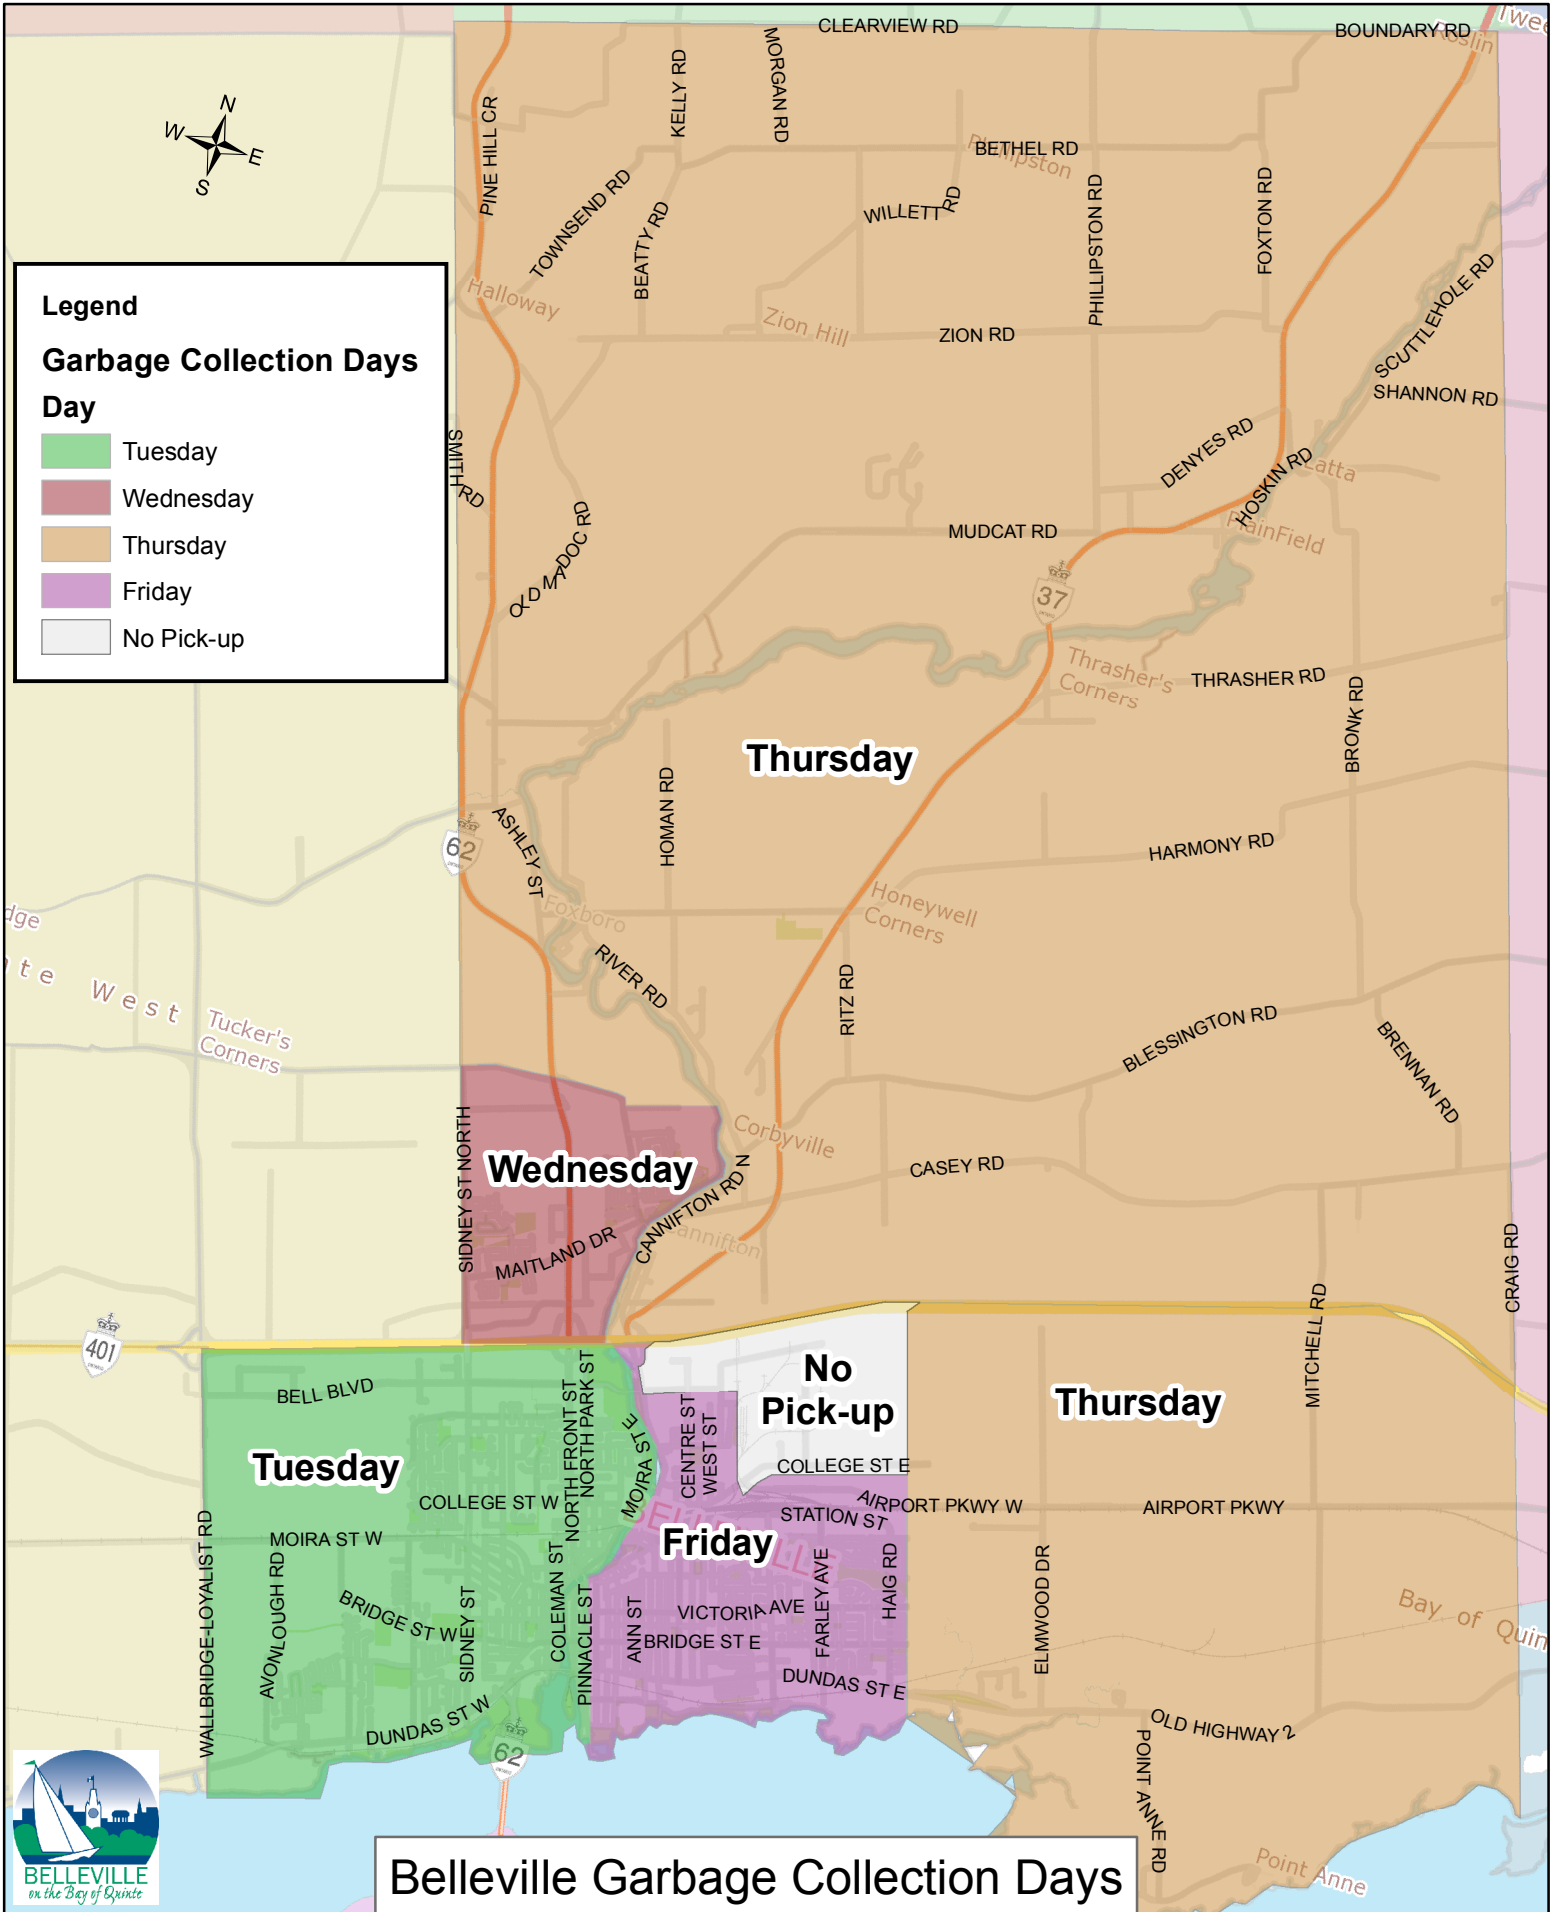

Legend

Garbage Collection Days

Day

- Tuesday
- Wednesday
- Thursday
- Friday
- No Pick-up

Belleville Garbage Collection Days