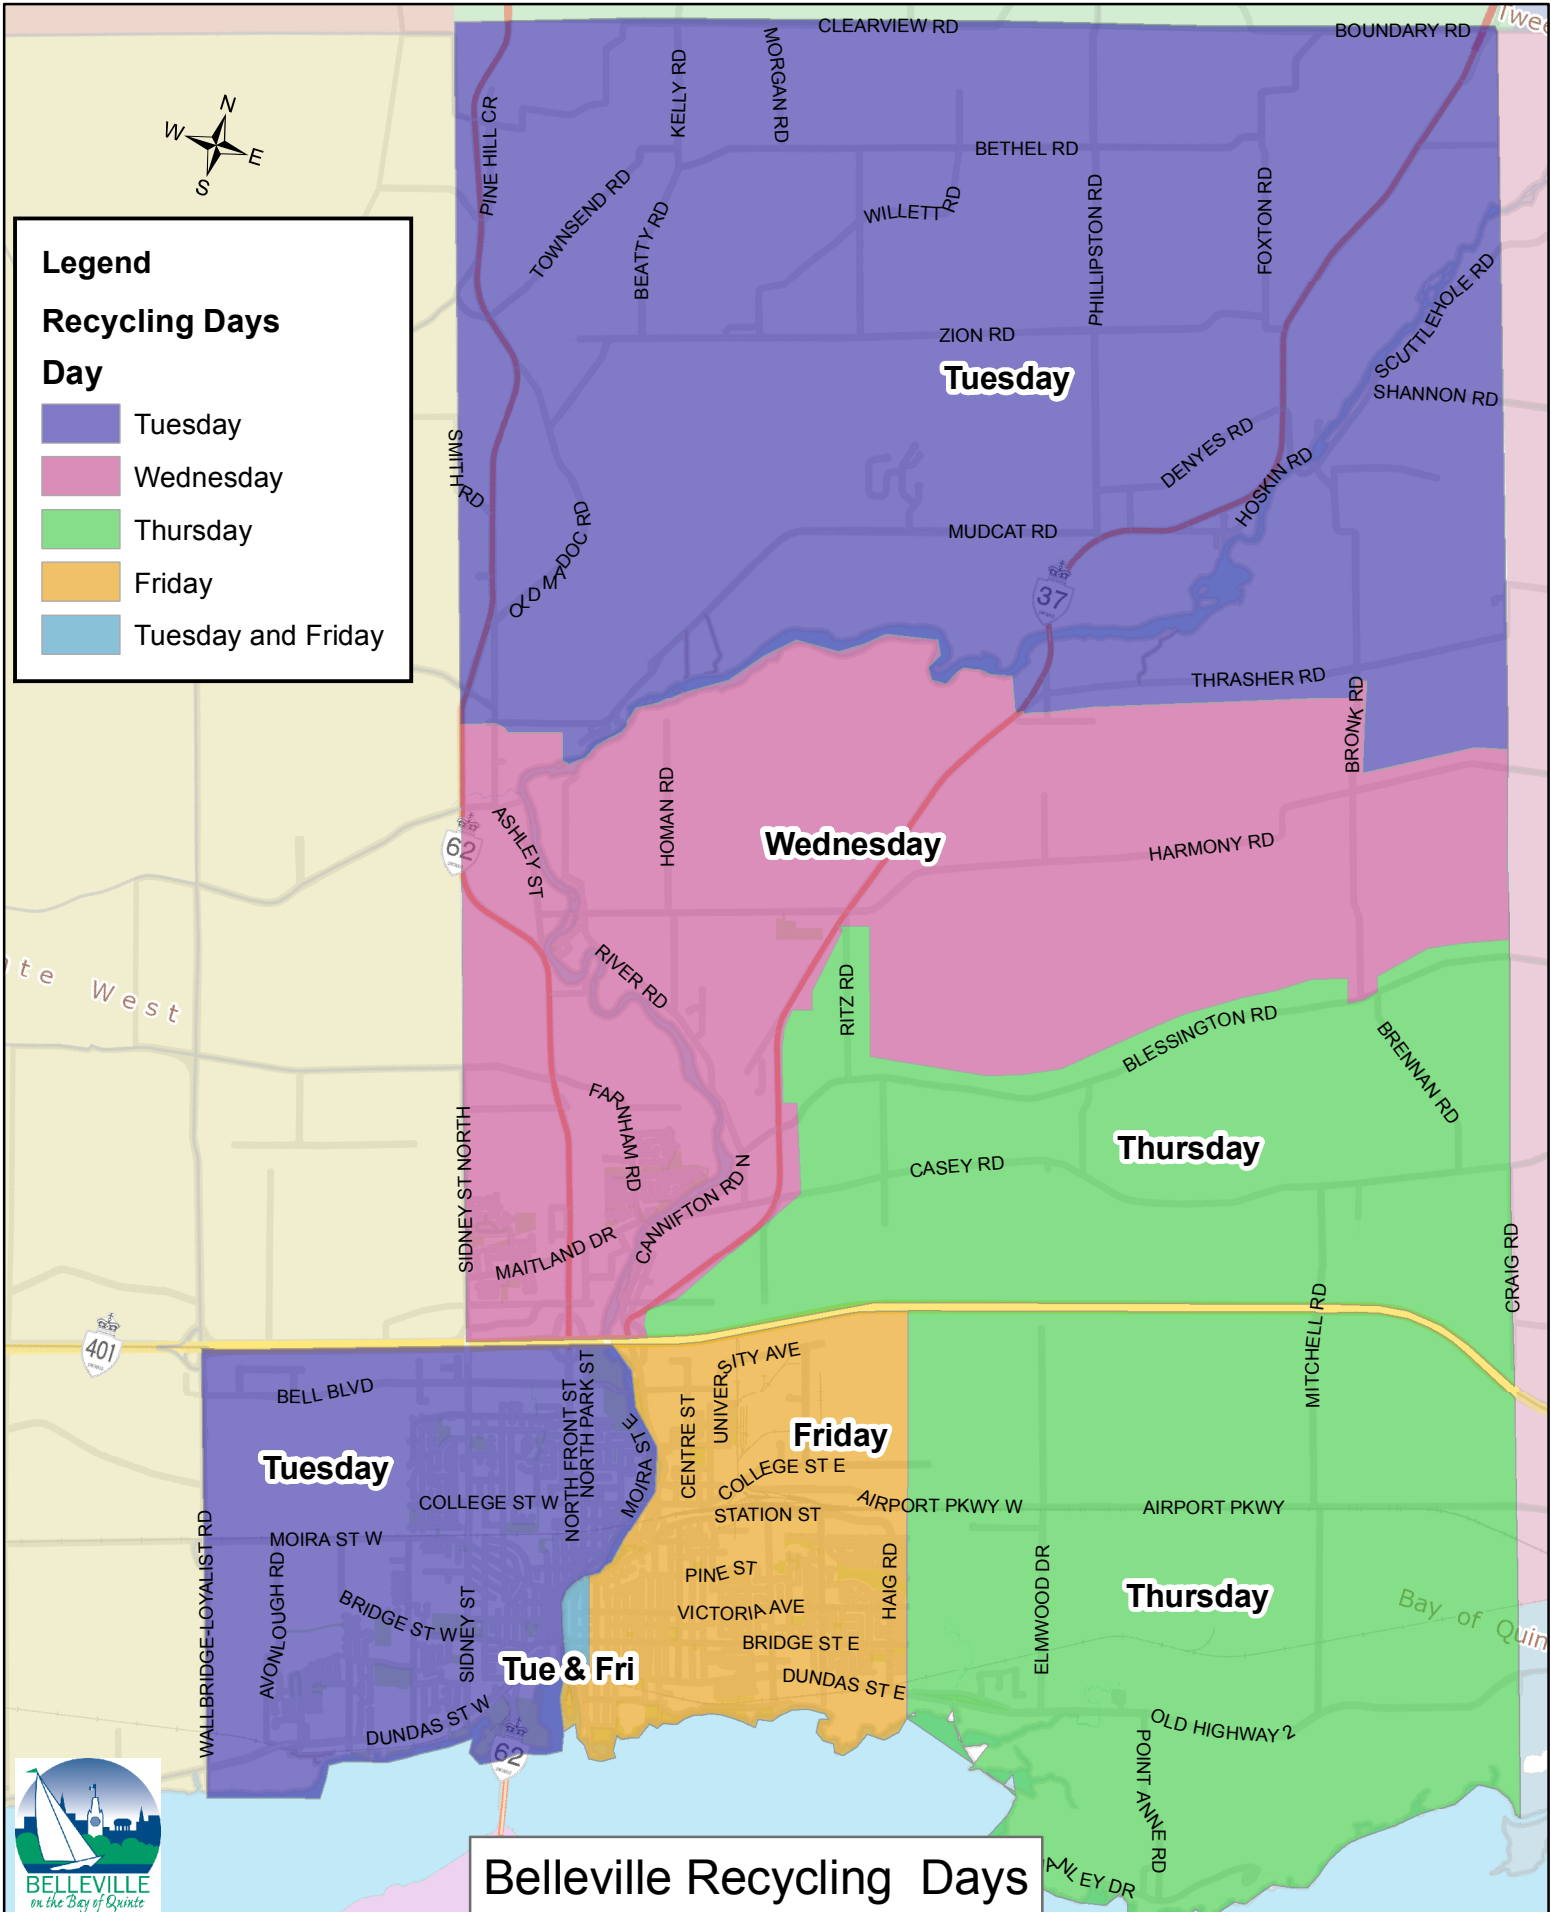

Legend

Recycling Days

Day

- Tuesday
- Wednesday
- Thursday
- Friday
- Tuesday and Friday

Belleville Recycling Days