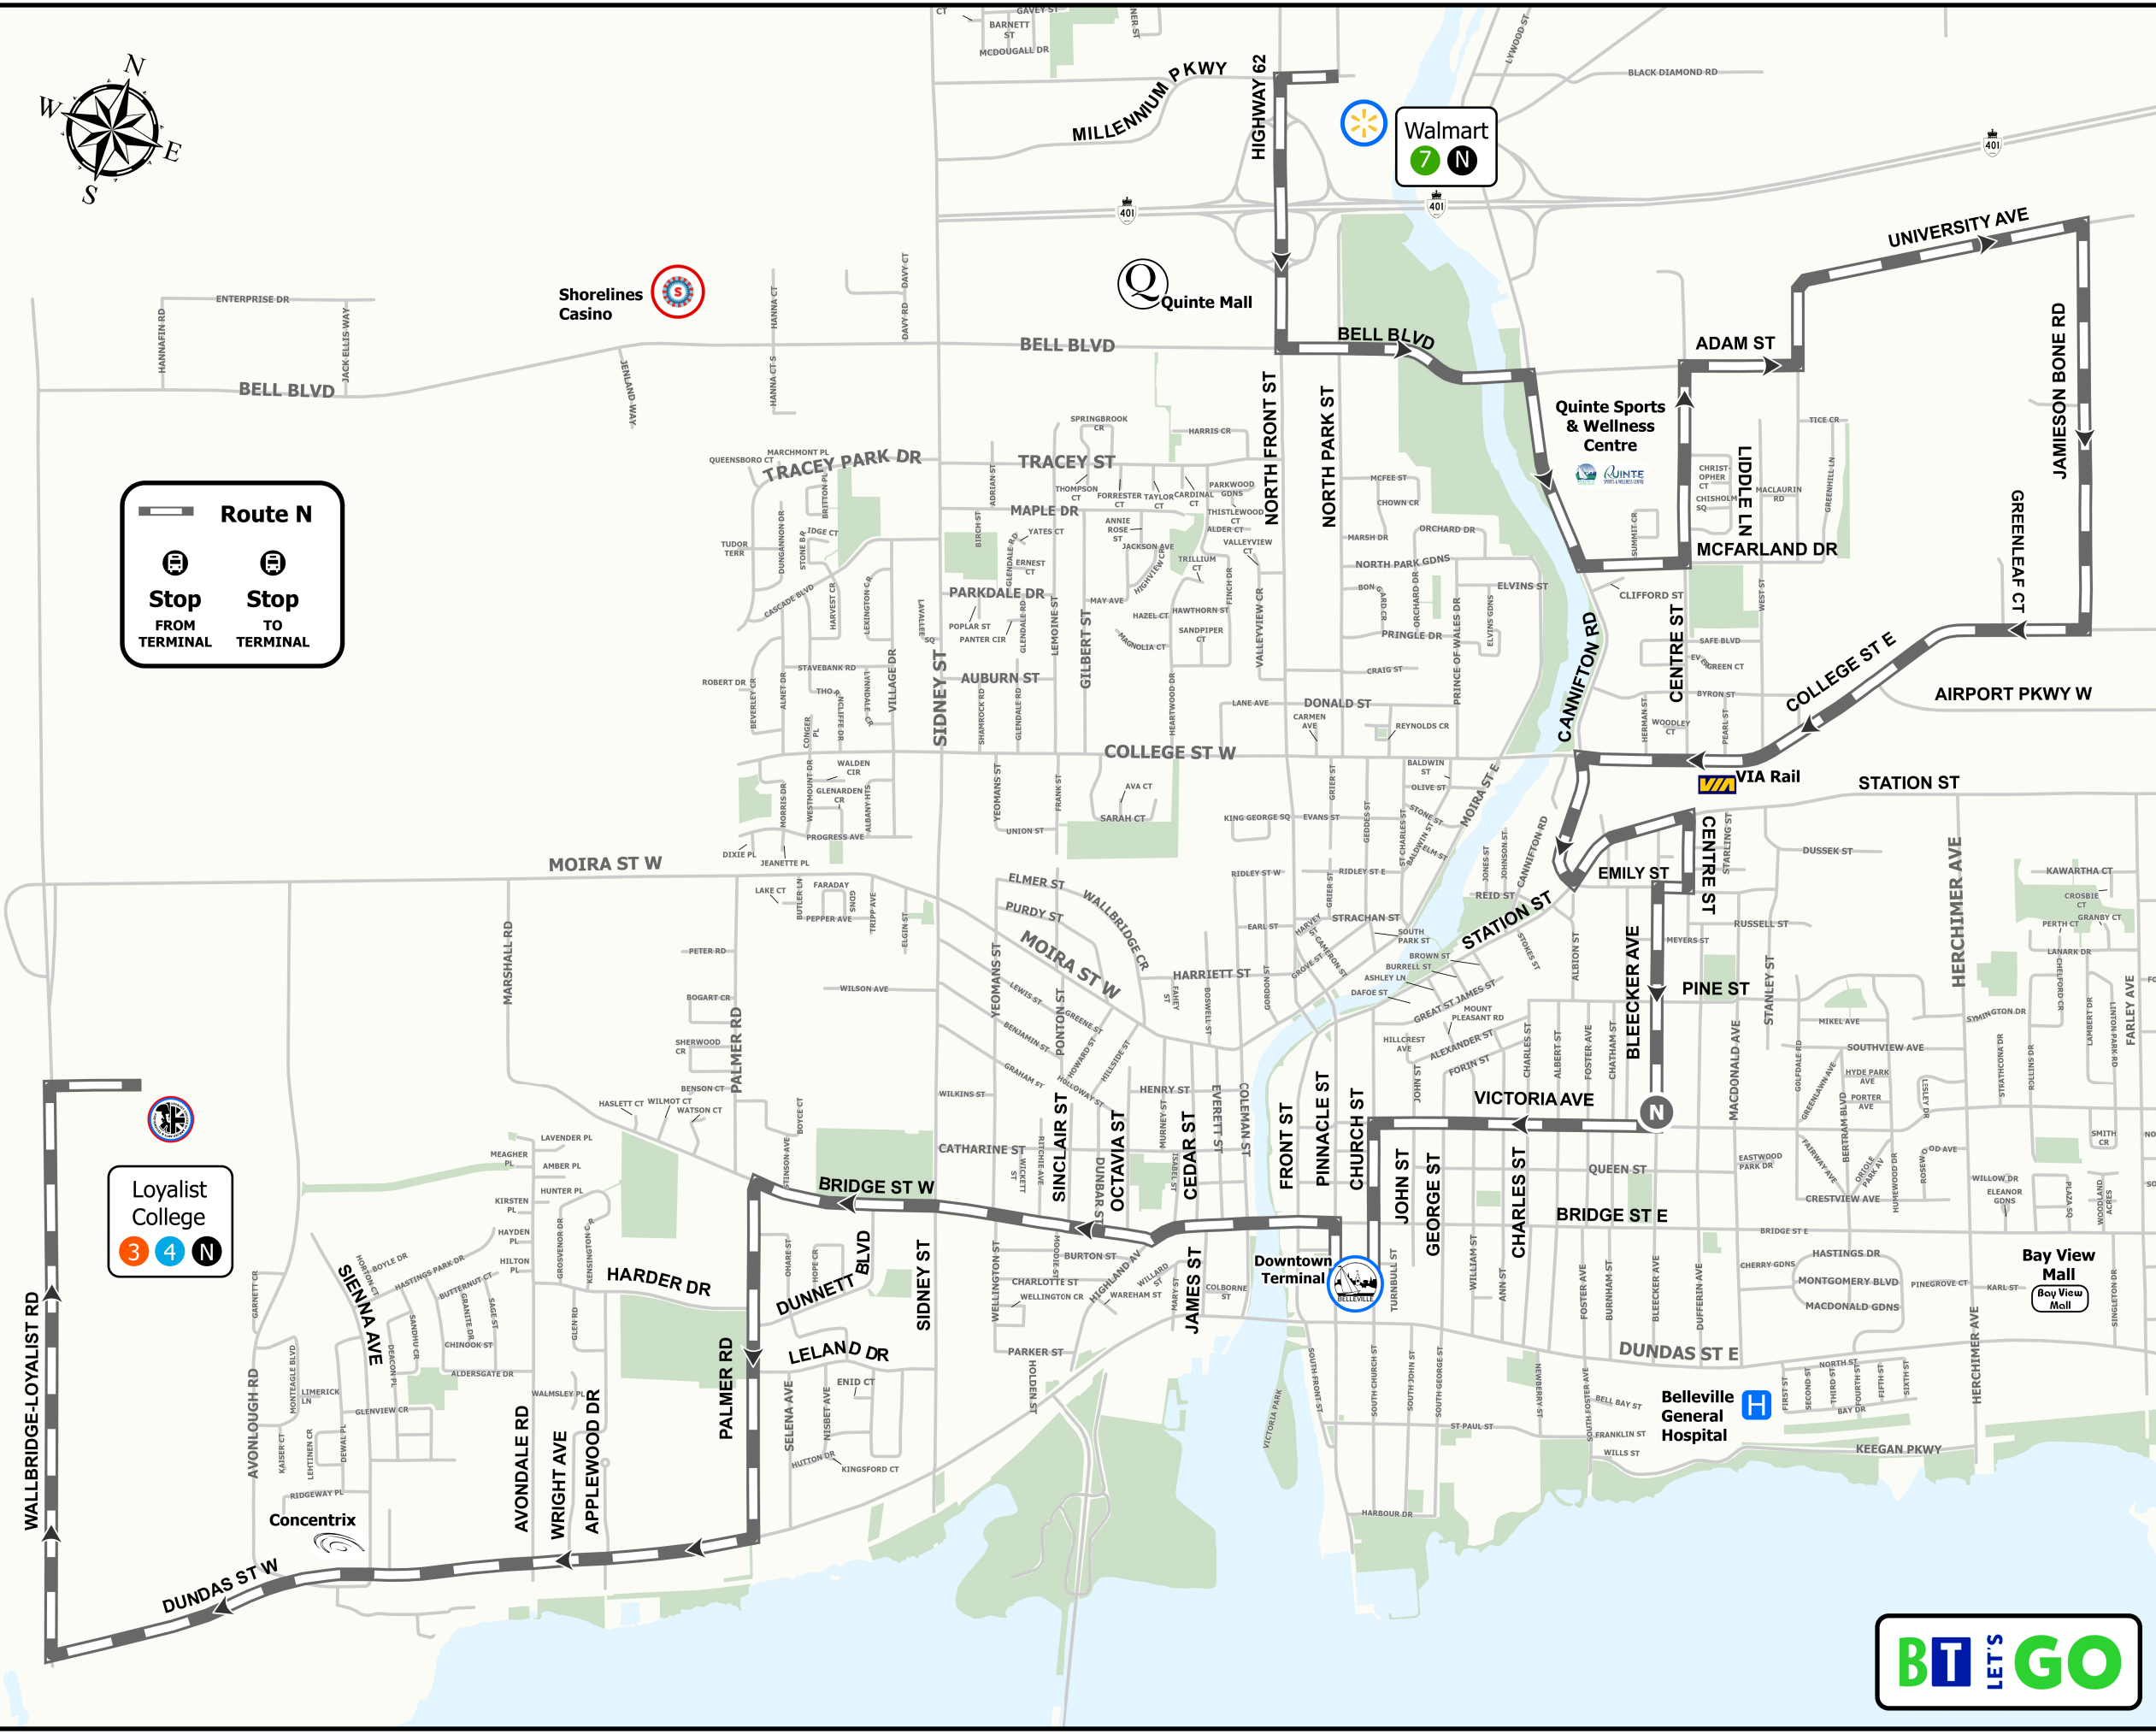

LEWIS ST

GRAHAM ST

WILKINS ST

BENJAMIN ST

HOWARD ST

HILLSIDE ST

HOLLOWAY ST

OCTAVIA ST

Route 2

Stop FROM TERMINAL

Stop TO TERMINAL

Downtown Terminal

Route 3

Stop FROM TERMINAL

Stop TO TERMINAL

Loyalist College

BT LET'S GO

Route 5a

Stop FROM TERMINAL **Stop TO TERMINAL**

Downtown Terminal

Belleville General Hospital

Bay View Mall

Route 5b

Stop FROM TERMINAL **Stop TO TERMINAL**

VIA Rail

Downtown Terminal

BT LET'S GO

Route N

Stop FROM TERMINAL
Stop TO TERMINAL

Loyalist College

- Route 1
- Route 2
- Route 3
- Route 4
- Route 5a
- Route 5b
- Route 6
- Route 7
- Route 8
- Route N
- Transit Stop