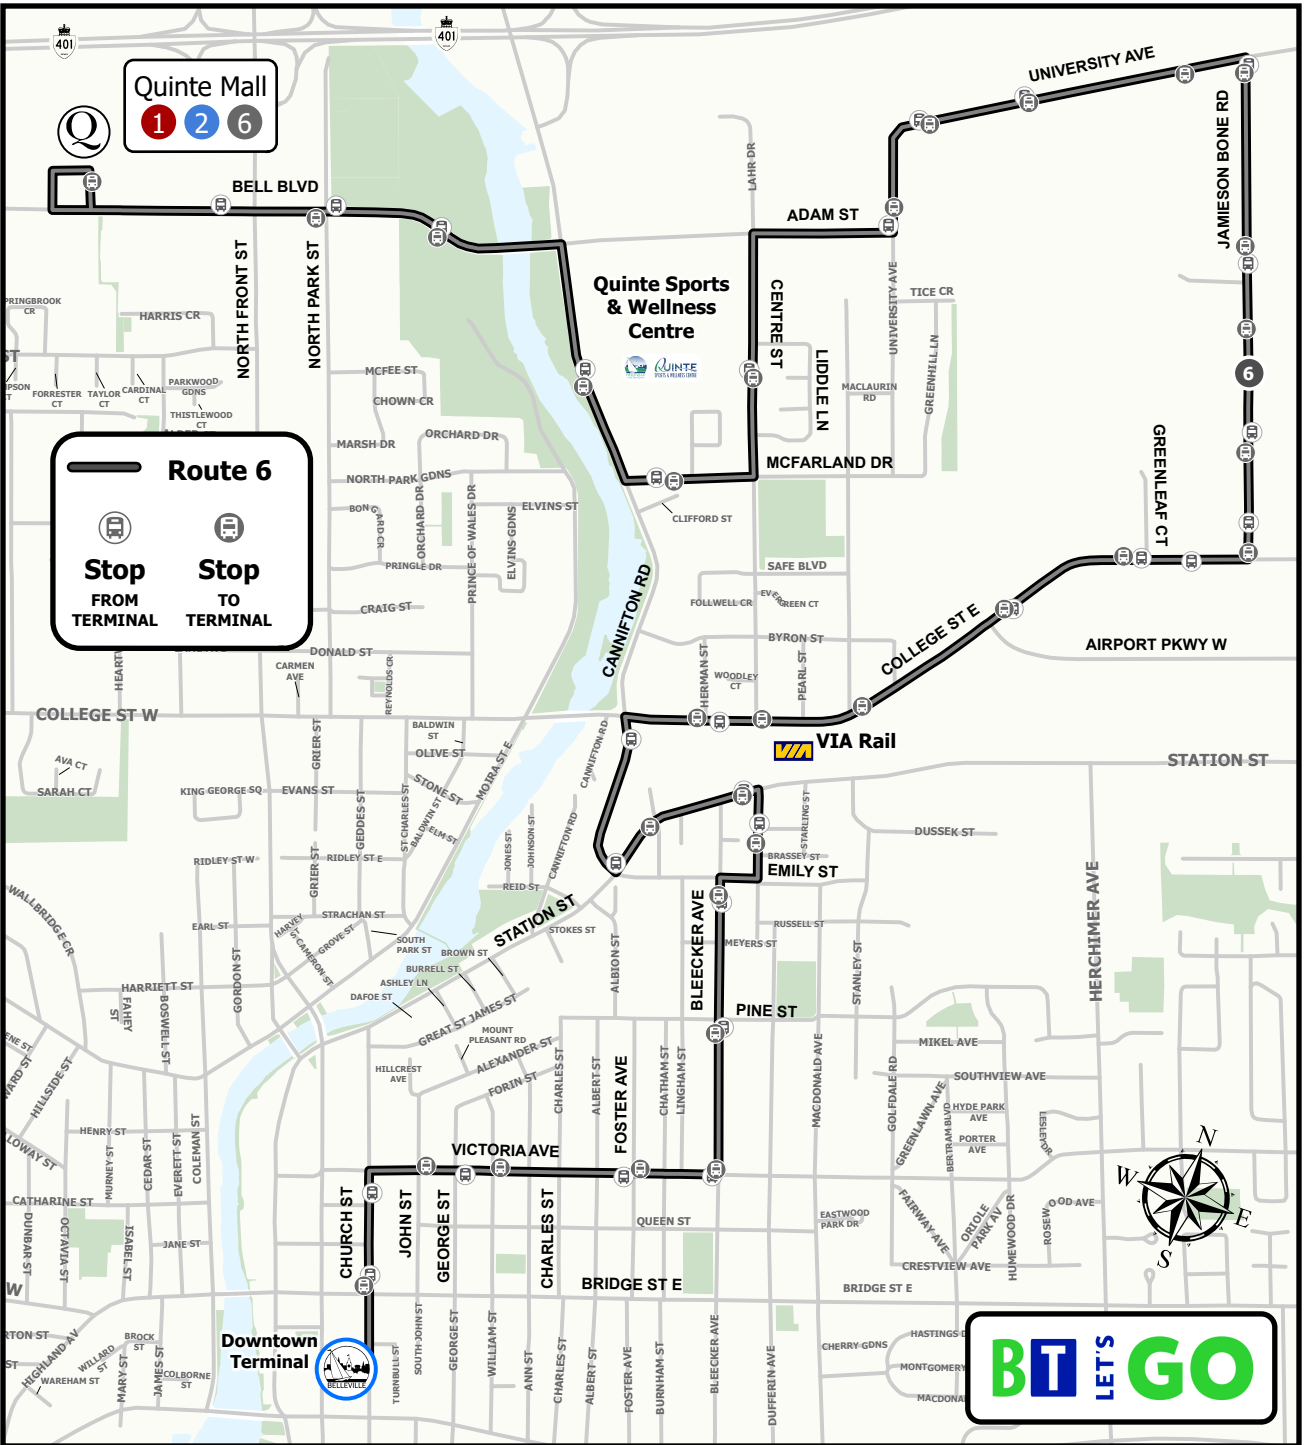

Route 2

Stop FROM TERMINAL

Stop TO TERMINAL

Downtown Terminal

Route 3

Stop FROM TERMINAL

Stop TO TERMINAL

Loyalist College

BT LET'S GO

Route 5a

Stop FROM TERMINAL **Stop TO TERMINAL**

Downtown Terminal

Belleville General Hospital

Bay View Mall

Route 5b

Stop FROM TERMINAL **Stop TO TERMINAL**

Downtown Terminal

Belleville General Hospital

Bay View Mall

Quinte Mall

1 2 6

Route 6

Stop FROM TERMINAL Stop TO TERMINAL

Quinte Sports & Wellness Centre

VIA Rail

Downtown Terminal

BT LET'S GO

Route N

Stop FROM TERMINAL
Stop TO TERMINAL

Loyalist College

- Route 1
- Route 2
- Route 3
- Route 4
- Route 5a
- Route 5b
- Route 6
- Route 7
- Route 8
- Route N
- Transit Stop