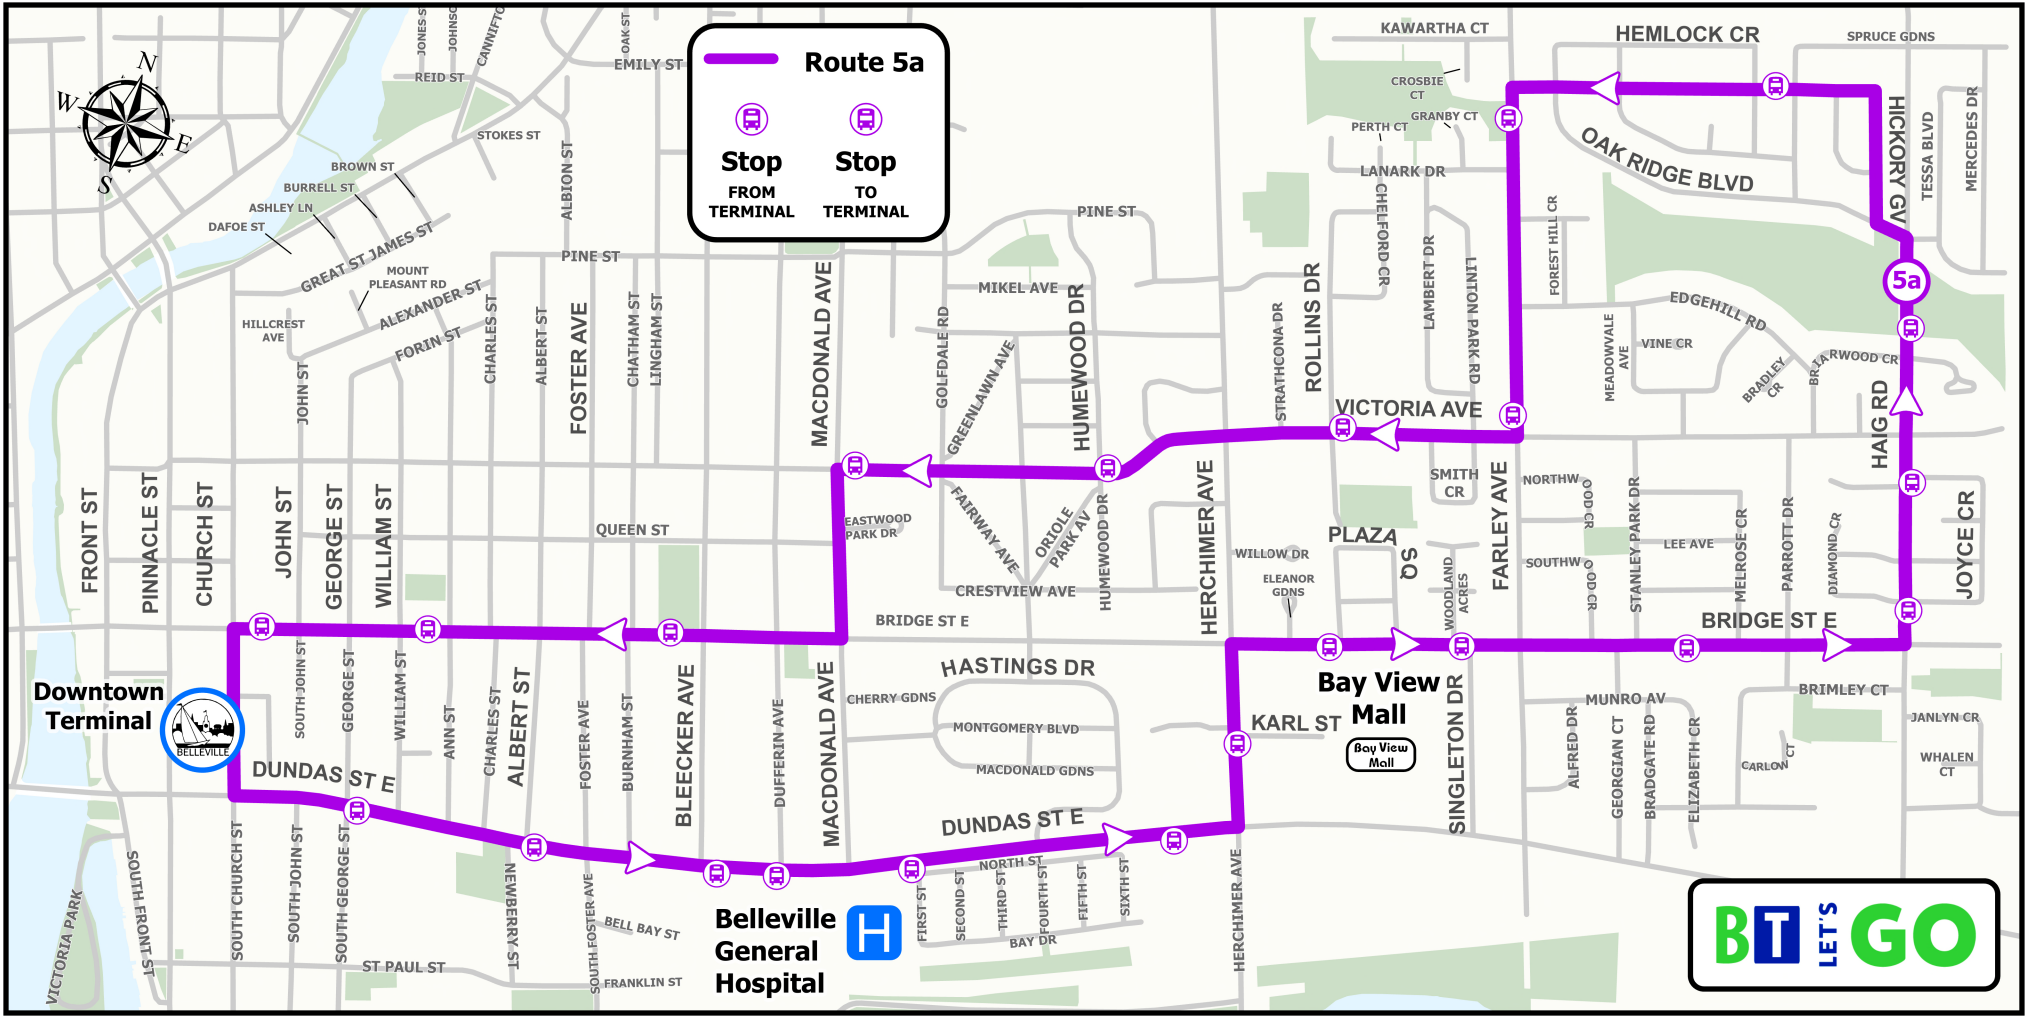

Route 2

Stop FROM TERMINAL

Stop TO TERMINAL

Downtown Terminal

Route 3

Stop FROM TERMINAL

Stop TO TERMINAL

Loyalist College

BT LET'S GO

Route 5a

Stop FROM TERMINAL **Stop TO TERMINAL**

Downtown Terminal

Belleville General Hospital

Bay View Mall

Route 5b

Stop FROM TERMINAL **Stop TO TERMINAL**

Downtown Terminal

Belleville General Hospital

Bay View Mall

Quinte Mall

1 2 6

Route 6

Stop FROM TERMINAL Stop TO TERMINAL

Quinte Sports & Wellness Centre

VIA Rail

Downtown Terminal

BT LET'S GO

Route N

Stop FROM TERMINAL
Stop TO TERMINAL

Loyalist College

- Route 1
- Route 2
- Route 3
- Route 4
- Route 5a
- Route 5b
- Route 6
- Route 7
- Route 8
- Route N
- Transit Stop