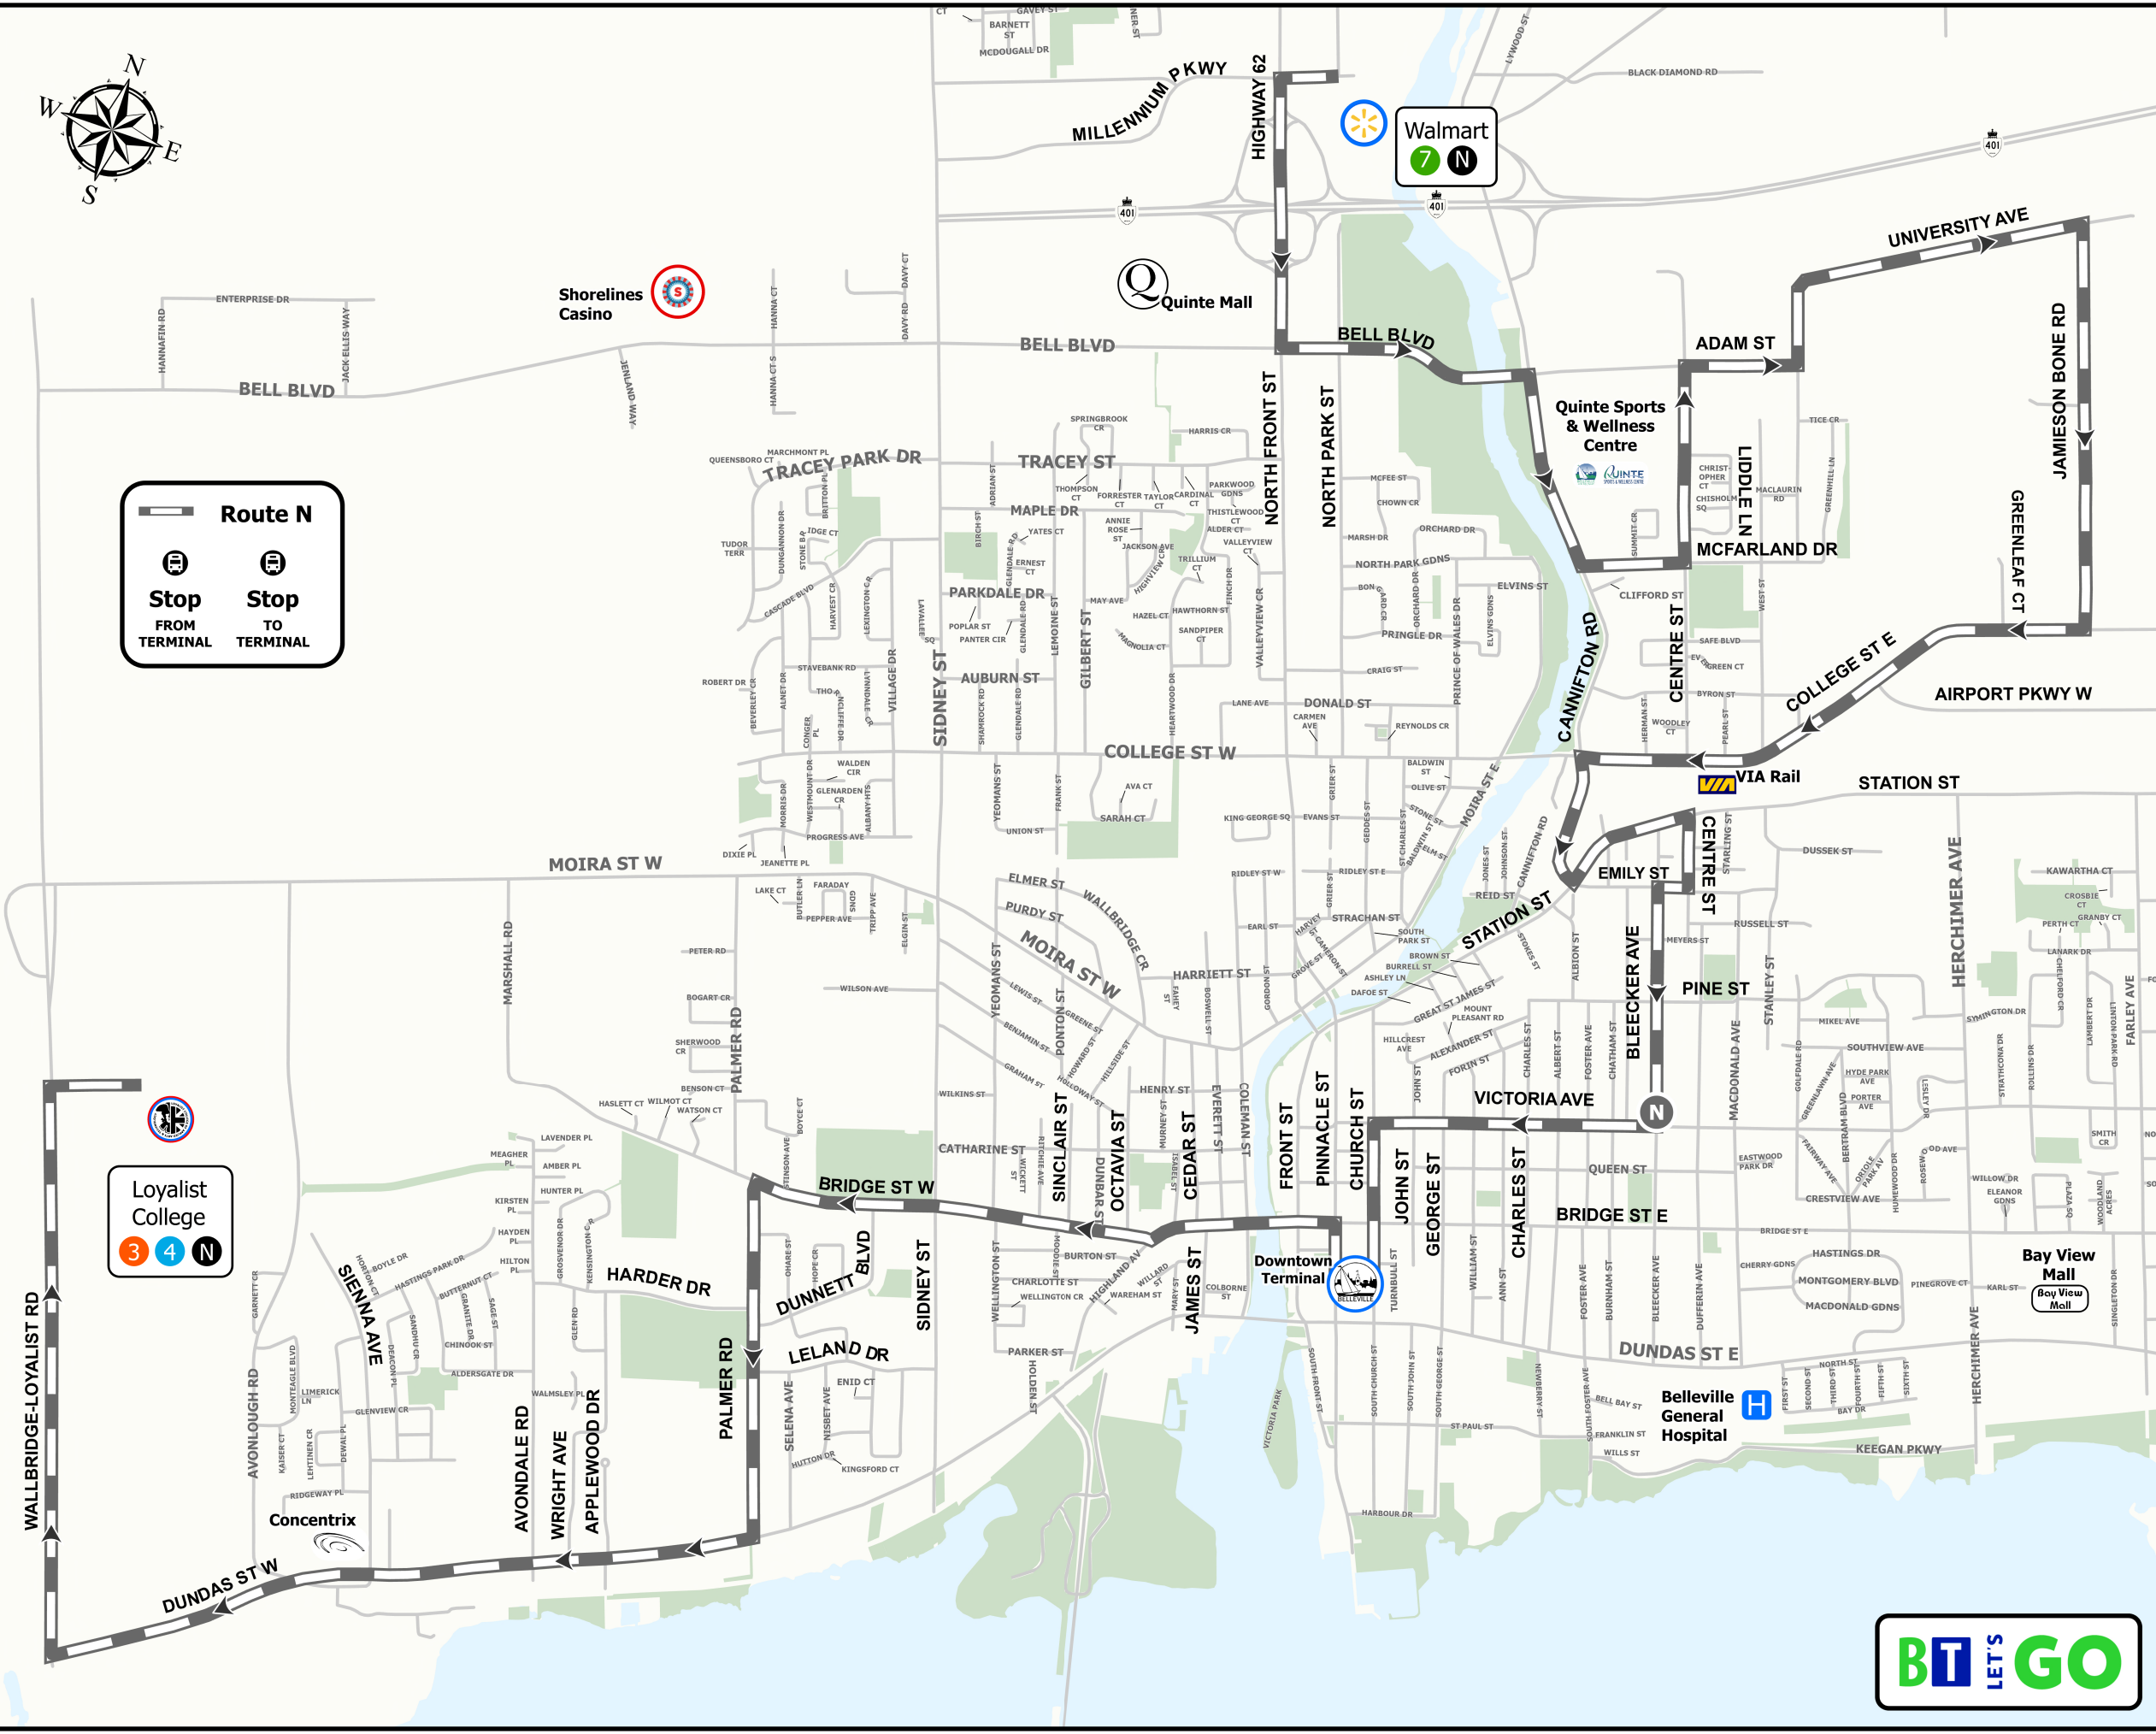

Route N

Stop FROM TERMINAL   Stop TO TERMINAL

Loyalist College

3 4 N