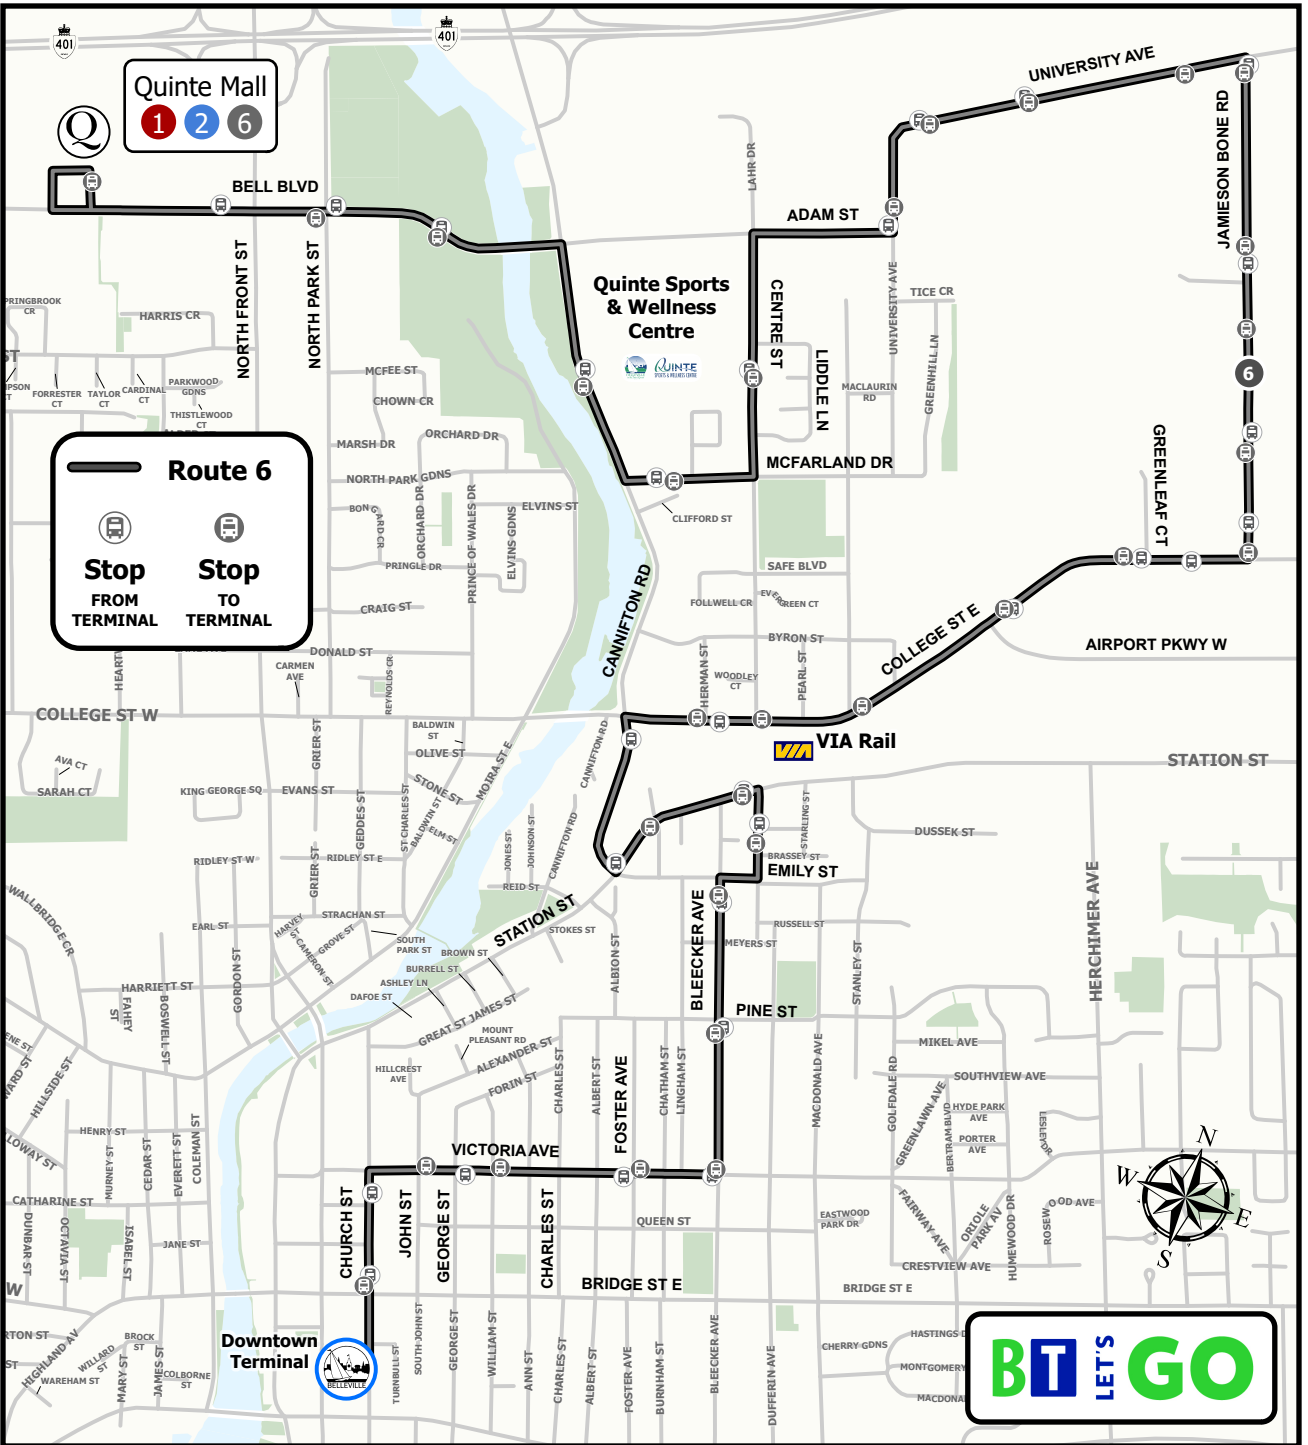

Quinte Mall

1 2 6

Route 6

Stop FROM TERMINAL Stop TO TERMINAL

Quinte Sports & Wellness Centre

VIA Rail

Downtown Terminal

BT LET'S GO