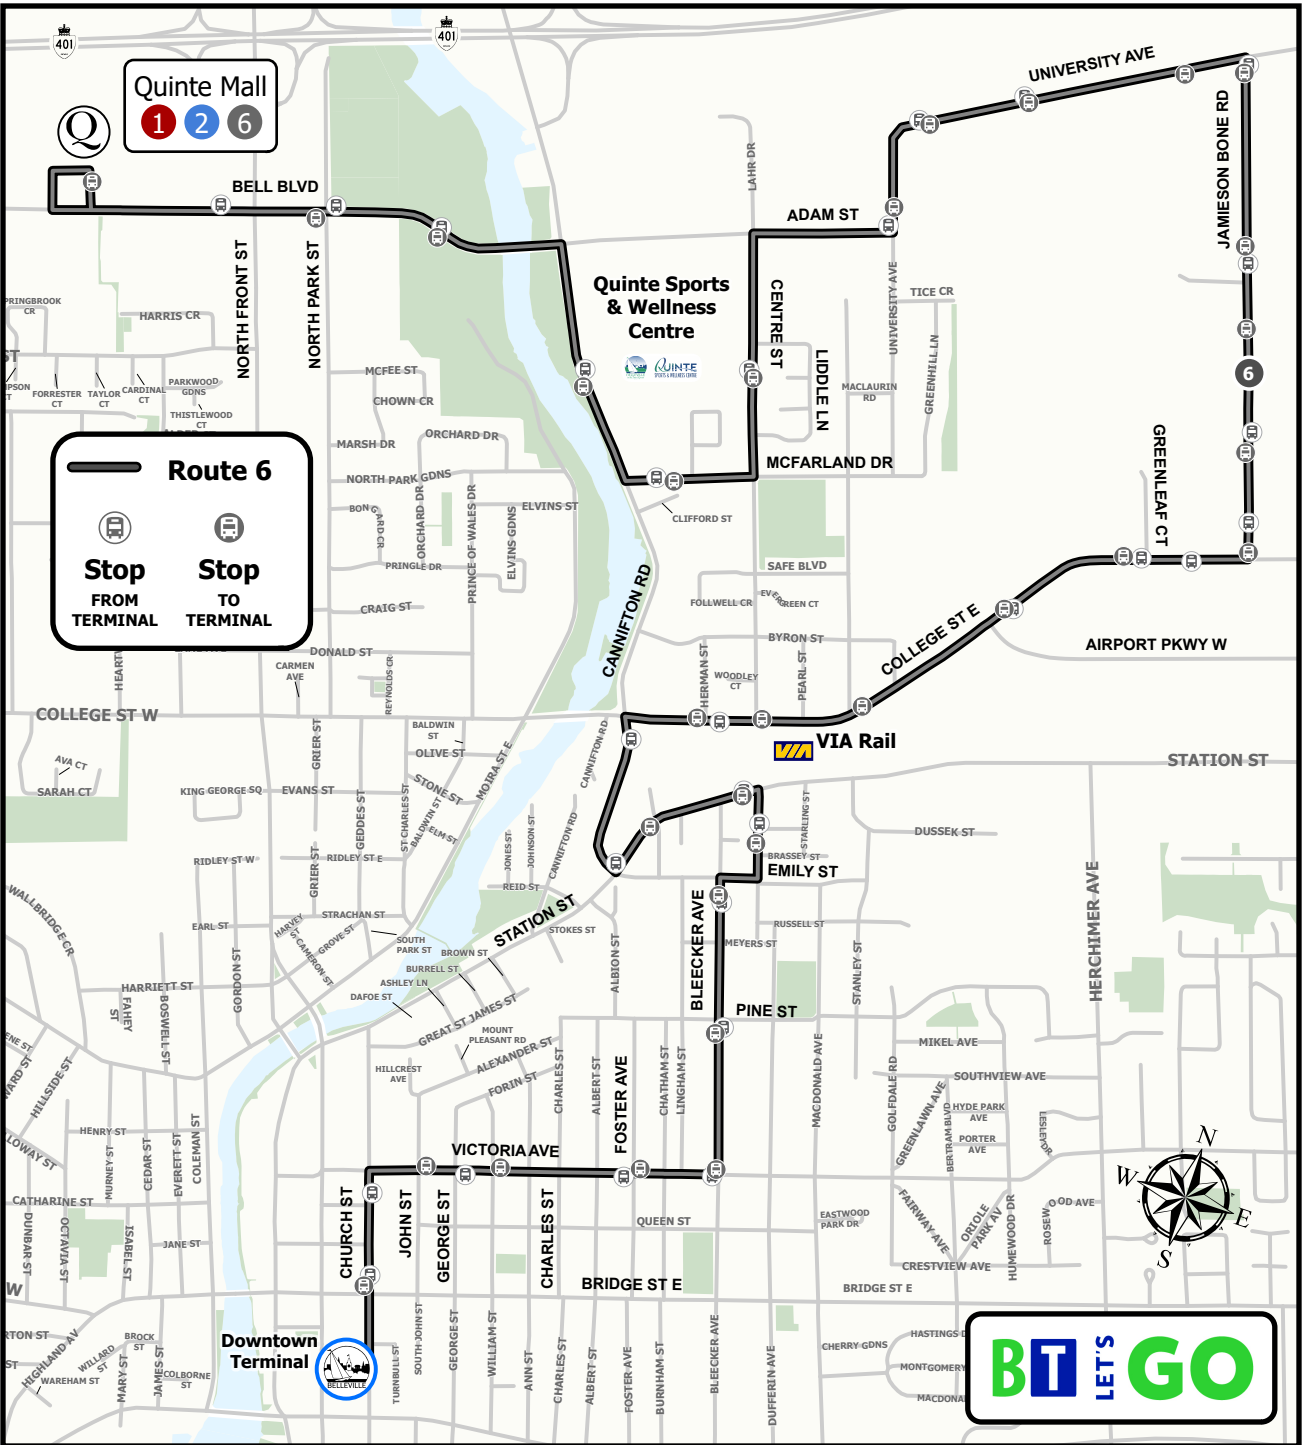

Quinte Mall

1 2 6

Route 6

Stop FROM TERMINAL Stop TO TERMINAL

Quinte Sports & Wellness Centre

VIA Rail

Downtown Terminal

BT LET'S GO

ROUTE 6A

WEEKDAY

DEPARTS	DEPARTS	DEPARTS	DEPARTS
QUINTE MALL	COLLEGE / JAMIESON BONE	TERMINAL	CENTRE ST
5:30	5:45	6:00	6:12
6:30	6:45	7:00	7:12
7:30	7:45	8:00	8:12
8:30	8:45	9:00	9:12
9:30	9:45	10:00	10:12
10:30	10:45	11:00	11:12
11:30	11:45	12:00	12:12
12:30	12:45	1:00	1:12
1:30	1:45	2:00	2:12
2:30	2:45	3:00	3:12
3:30	3:45	4:00	4:12
4:30	4:45	5:00	5:12
5:30	5:45	6:00	6:12
6:30	6:45	7:00	7:12
7:30	7:45	8:00	8:12
8:30	8:45	9:00	9:12
9:30	9:45	10:00	10:12
10:30	10:45	11:00	11:12

ROUTE 6B

WEEKDAY

DEPARTS	DEPARTS	DEPARTS	DEPARTS
TERMINAL	CENTRE ST	QUINTE MALL	COLLEGE / JAMIESON BONE
-5:30	5:42	6:00	6:15
6:30	6:42	7:00	7:15
7:30	7:42	8:00	8:15
8:30	8:42	9:00	9:15
9:30	9:42	10:00	10:15
10:30	10:42	11:00	11:15
11:30	11:42	12:00	12:15
12:30	12:42	1:00	1:15
1:30	1:42	2:00	2:15
2:30	2:42	3:00	3:15
3:30	3:42	4:00	4:15
4:30	4:42	5:00	5:15
5:30	5:42	6:00	6:15
6:30	6:42	7:00	7:15
7:30	7:42	8:00	8:15
8:30	8:42	9:00	XX

ROUTE 6

SUNDAY

DEPARTS	DEPARTS	DEPARTS	DEPARTS
TERMINAL	CENTRE ST	QUINTE MALL	COLLEGE / JAMIESON BONE
7:00	7:12	7:30	7:45
8:00	8:12	8:30	8:45
9:00	9:12	9:30	9:45
10:00	10:12	10:30	10:45
11:00	11:12	11:30	11:45
12:00	12:12	12:30	12:45
1:00	1:12	1:30	1:45
2:00	2:12	2:30	2:45
3:00	3:12	3:30	3:45
4:00	4:12	4:30	4:45
5:00	5:12	5:30	5:45
6:00	6:12	6:30	6:45
7:00	7:12	7:30	7:45
8:00	8:12	8:30	8:45
9:00	9:12	9:30	9:45
10:00	10:12	Service ends at 10:30 PM at Quinte Mall	