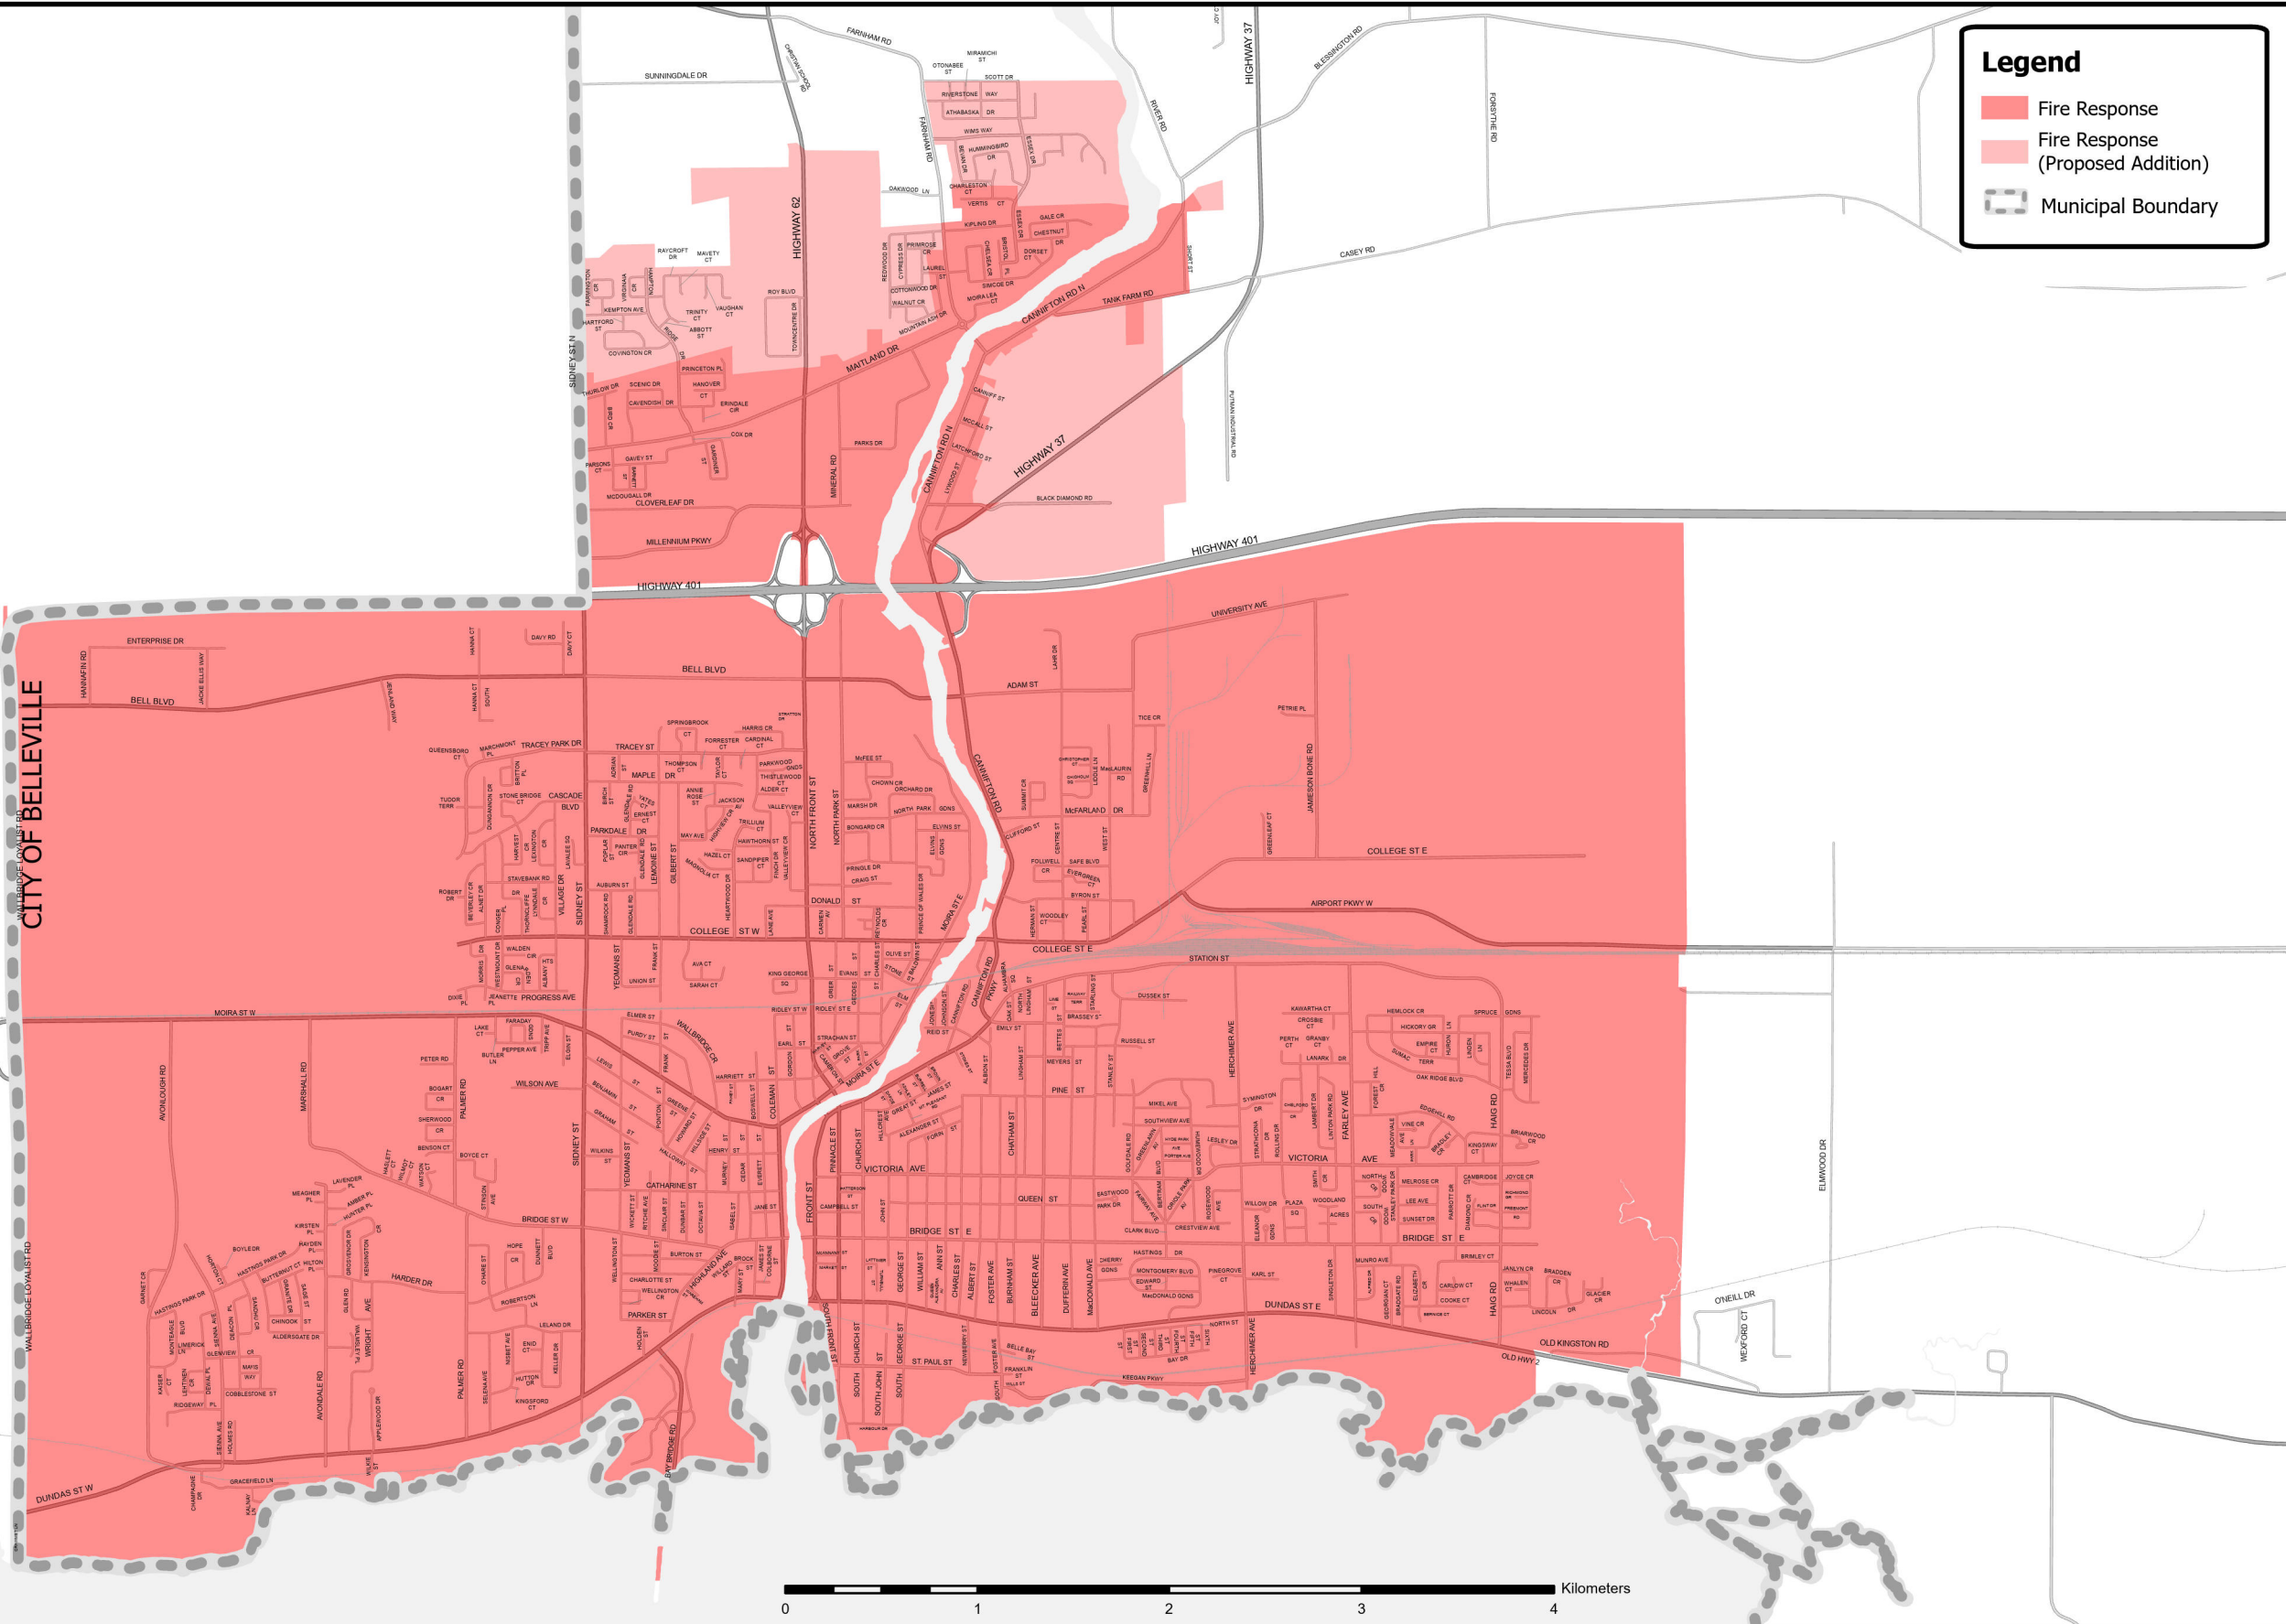

**Legend**

- Fire Response
- Fire Response (Proposed Addition)
- Municipal Boundary

CITY OF QUINTE WEST  
CITY OF BELLEVILLE