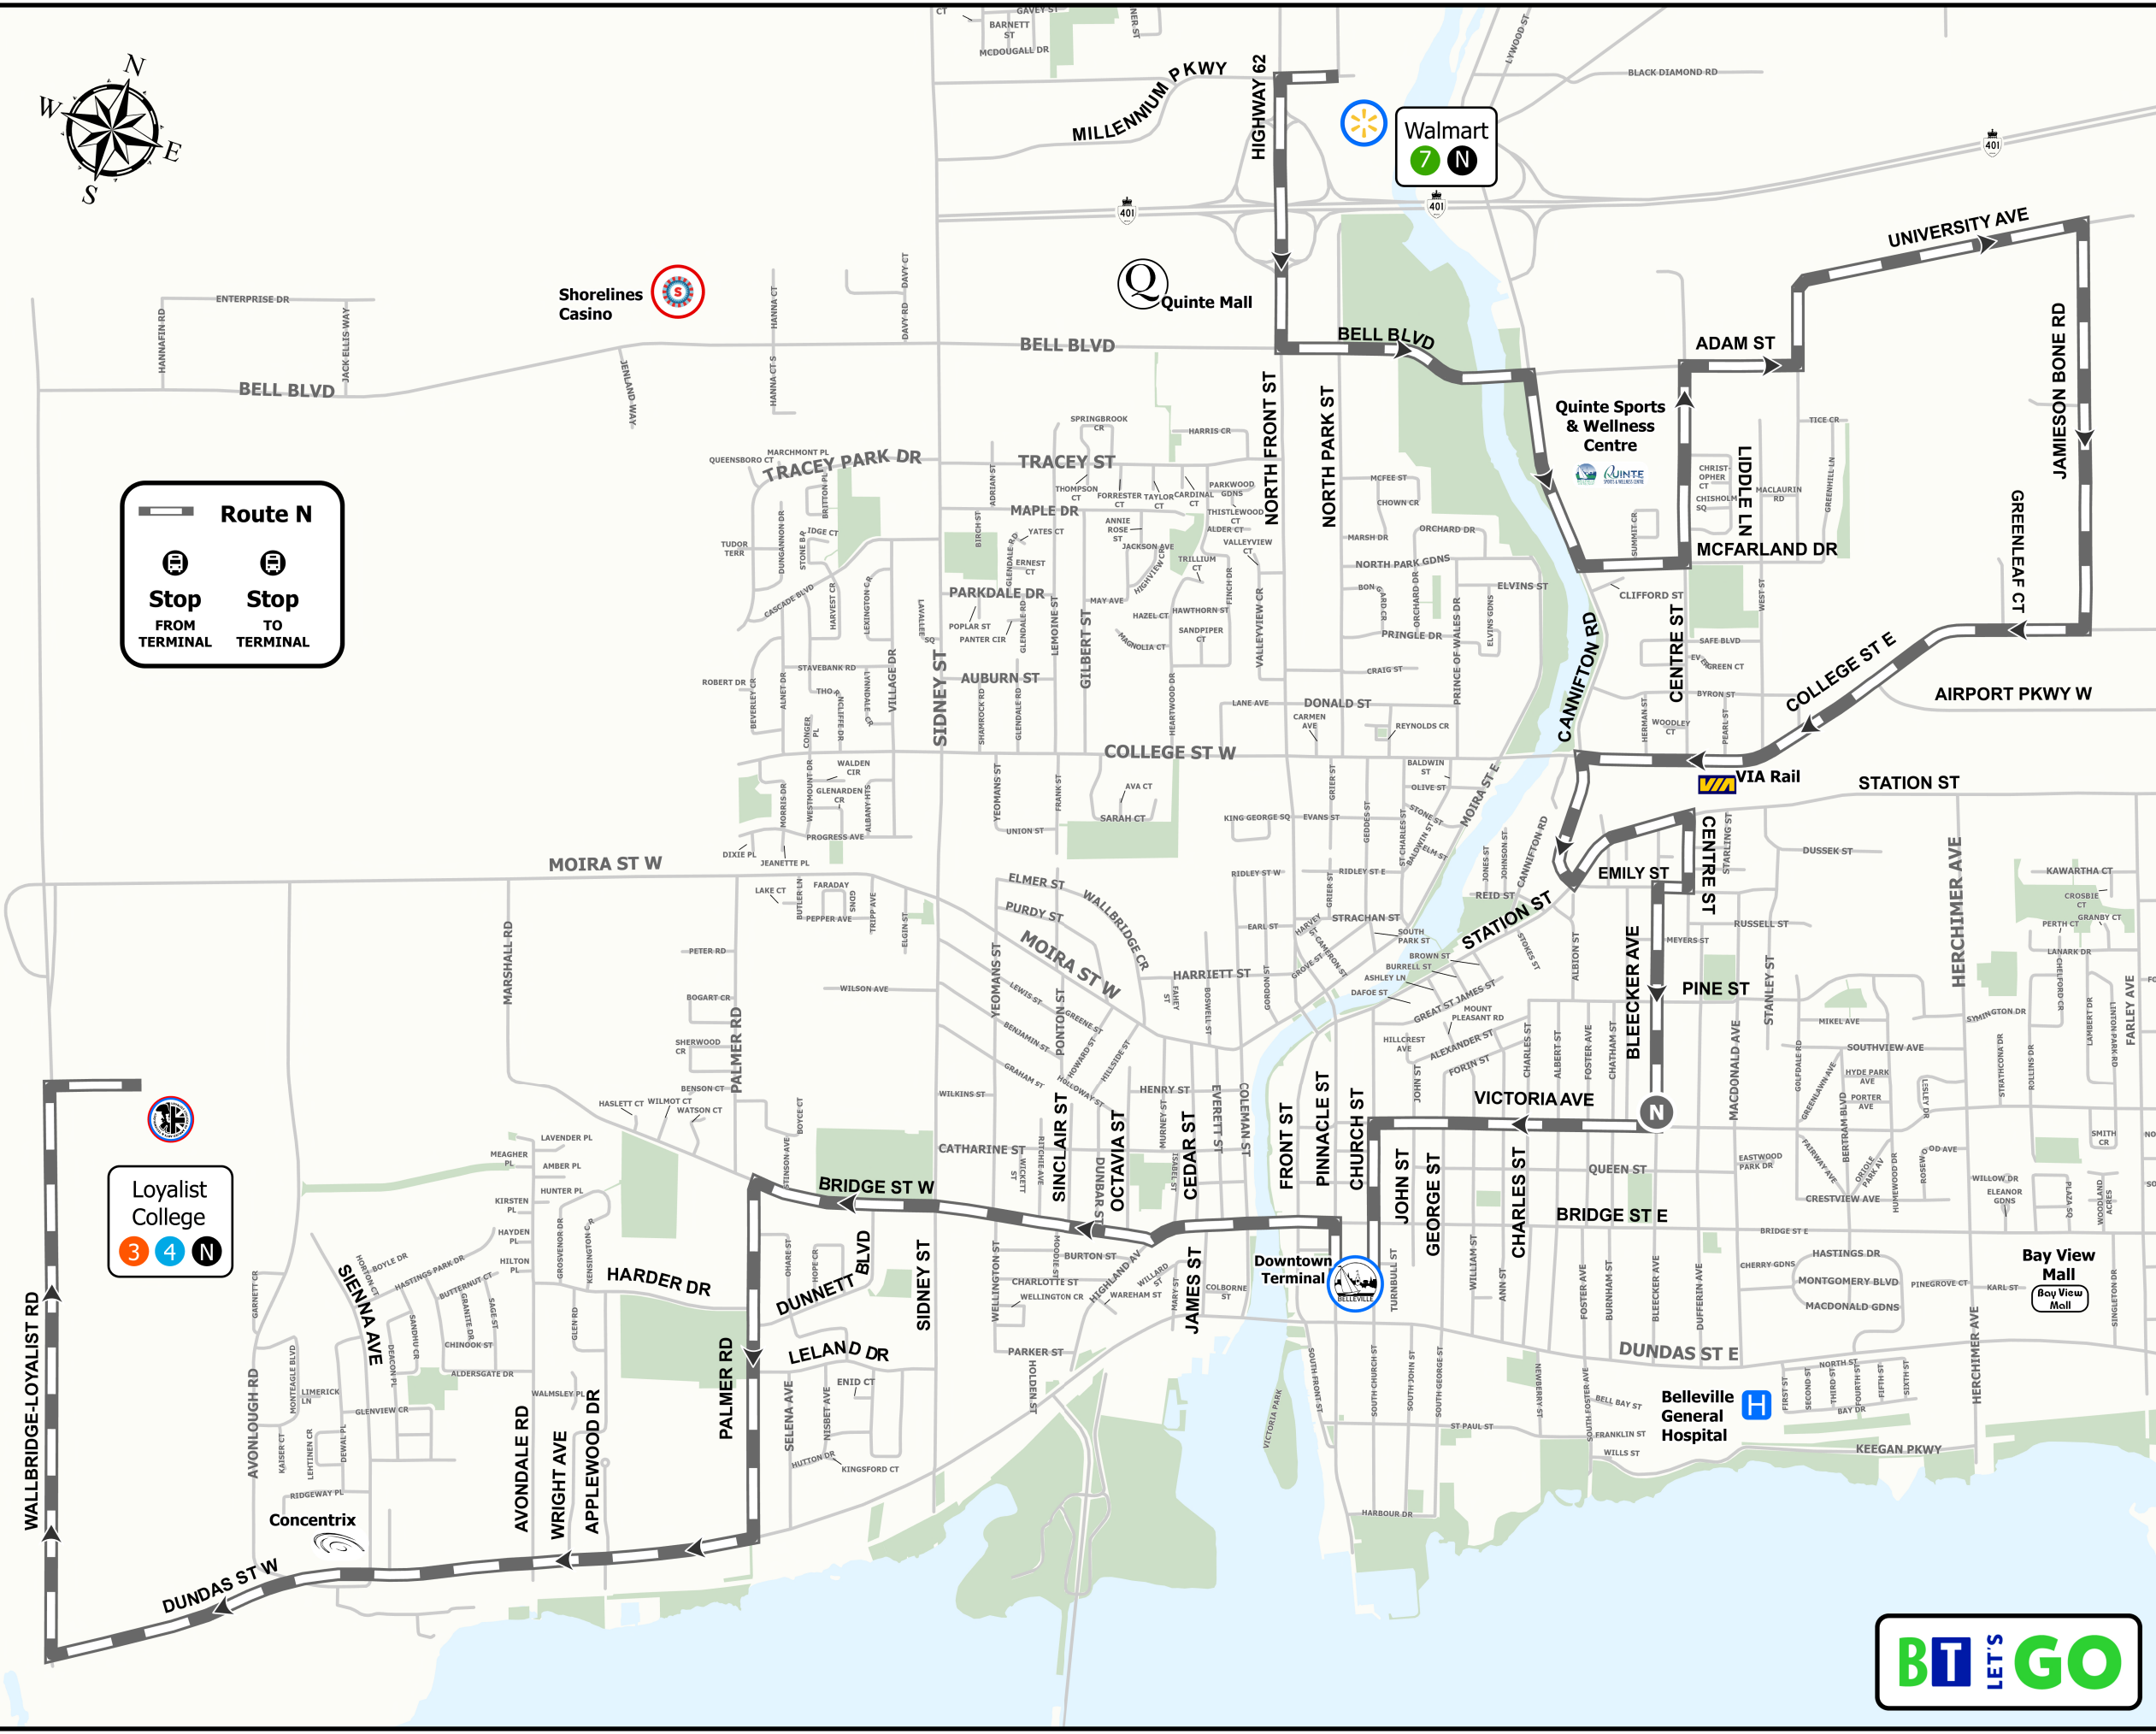

**Route N**

Stop FROM TERMINAL      Stop TO TERMINAL

**Loyalist College**

3 4 N

**Shorelines Casino**

**Walmart**

7 N

**Quinte Mall**

**Quinte Sports & Wellness Centre**

**VIA Rail**

**Downtown Terminal**

**Belleville General Hospital**

**Bay View Mall**

Bay View Mall

**BT LET'S GO**

LOYALIST

23:30

23:42

23:56

24:12 ENDS

LOYALIST

22:30

22:42

22:56

23:12 ENDS